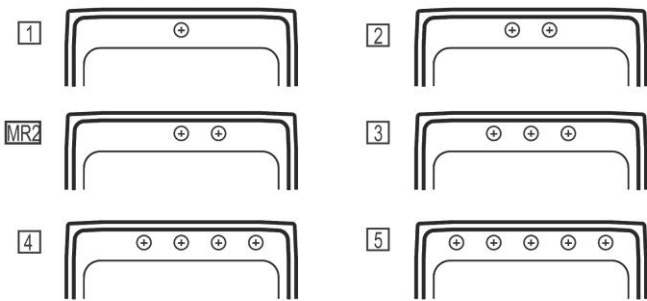

Elkay Lustertone™ Classic Stainless Steel 25" x 22" x 10-3/8", Single Bowl Drop-in Sink with Perfect Drain. Sink is manufactured from 18 gauge 304 Stainless Steel with a Lustrous Satin finish, Center drain placement, and Sides and Bottom pads.

Installation Type:	Drop-in
Material:	304 Stainless Steel
Special Features:	Perfect Drain
Finish:	Lustrous Satin
Gauge:	18
Sound Deadening:	Sides and Bottom pads
Number of Bowls:	1
Sink Dimensions:	25" x 22" x 11-7/8"
Bowl 1 Dimensions:	21" x 15-3/4" x 10"
Drain Size:	3-3/8" (86mm)
Drain Location:	Center
Minimum Cabinet Size:	30"
Mounting Hardware:	Part # 64090012 included for countertops up to 3/4" (19mm) thick
Template Included:	No
Cutout Template #:	1000001188

Template is available for download at [elkay.com](#). CAD software will be required to open the template.

Cutout Dimensions for Drop-in Installation:

24-3/8" x 21-3/8" (619mm x 543mm) with 1-1/2" (38mm) corner radius

Perfect Drain: Seamlessly welded stainless steel collar eliminates the gap between a traditional drain and the sink for a sanitary and gap free installation. Select garbage disposers can be installed on either sink bowl for user convenience. Please see our Garbage Disposer Compatibility Guide. Patent Nos US9057185B2, US9783968B2, US10519637B2, US10626586B2, and US11053671B2.

Hole Drilling Configurations:

1-1/2" (38mm) Diameter Faucet Holes on 4" (102mm) Centers

PART: _____ QTY: _____
PROJECT: _____
CONTACT: _____
DATE: _____
NOTES: _____
APPROVAL: _____