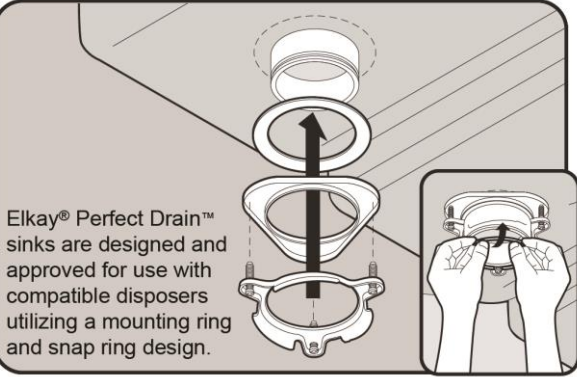

Installation Profile:

Optional Accessories		
LKWBG2115SS	Elkay Stainless Steel 20" x 14-3/4" x 1" Bottom Grid Spec Sheet (PDF)	
CB1516	Elkay Hardwood 15" x 16-3/4" x 3/4" Cutting Board Spec Sheet (PDF)	
LKDS35	Elkay 3-1/2" Garbage Disposal Stopper / Strainer for use with Perfect Drain-Satin Finish Spec Sheet (PDF)	
LKDS99	Elkay 3-1/2" Garbage Disposal Stopper / Strainer for use with Perfect Drain-Chrome Polished Stainless Steel Spec Sheet (PDF)	
LKPDRV18B	Elkay Perfect Drain Chrome Plated Brass Body Vandal-resistant Strainer Spec Sheet (PDF)	
LKGT1041CR	Elkay Gourmet Single Hole Kitchen Faucet Pull-out Spray and Lever Handle with Hi and Mid-rise Base Options Chrome Spec Sheet (PDF)	

In keeping with our policy of continuing product improvement, Elkay reserves the right to change product specifications without notice. Please visit elkay.com for the most current version of Elkay product specification sheets. This specification describes an Elkay product with design, quality, and functional benefits to the user. When making a comparison of other producers' offerings, be certain these features are not overlooked.