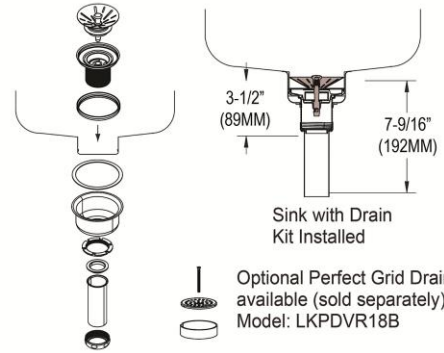

Installation Profile:

Optional Accessories		
LKWBG2115SS	Elkay Stainless Steel 20" x 14-3/4" x 1" Bottom Grid Spec Sheet (PDF)	
CB1516	Elkay Hardwood 15" x 16-3/4" x 3/4" Cutting Board Spec Sheet (PDF)	
LKDS35	Elkay 3-1/2" Garbage Disposal Stopper / Strainer for use with Perfect Drain-Satin Finish Spec Sheet (PDF)	
LKDS99	Elkay 3-1/2" Garbage Disposal Stopper / Strainer for use with Perfect Drain-Chrome Polished Stainless Steel Spec Sheet (PDF)	
LKPDRV18B	Elkay Perfect Drain Chrome Plated Brass Body Vandal-resistant Strainer Spec Sheet (PDF)	
LKGT1041CR	Elkay Gourmet Single Hole Kitchen Faucet Pull-out Spray and Lever Handle with Hi and Mid-rise Base Options Chrome Spec Sheet (PDF)	

In keeping with our policy of continuing product improvement, Elkay reserves the right to change product specifications without notice. Please visit elkay.com for the most current version of Elkay product specification sheets. This specification describes an Elkay product with design, quality, and functional benefits to the user. When making a comparison of other producers' offerings, be certain these features are not overlooked.