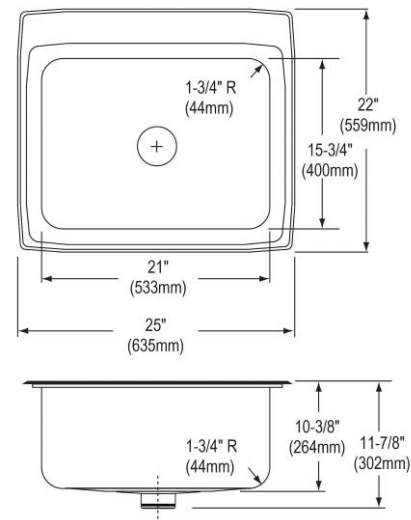

Included with Product: One LKPD1 Perfect Drain and strainer.

A Century of Tradition and Quality. For more than 100 years, Elkay has been making innovative products and providing exceptional customer care. We take pride in offering plumbing products that make life easier, inspire change and leave the world a better place.

Product Compliance: ASME A112.19.3/CSA B45.4
Buy American Act
Accessory: ASME A112.18.2/CSA B125.2

Sinks are listed by IAPMO® as meeting the applicable requirements of the Uniform Plumbing Code®, International Plumbing Code®, and National Plumbing Code of Canada.

- [Clean and Care Manual (PDF)](#)
- [Installation Instructions (PDF) - 1000005236](#)
- [Installation Instructions (PDF) - 74180289_Disposer](#)
- [Installation Instructions (PDF) - 74180340-USA_Drain](#)
- [Installation Instructions (PDF) - Garbage Disposer Compatibility Guide](#)
- [Warranty (PDF)](#)